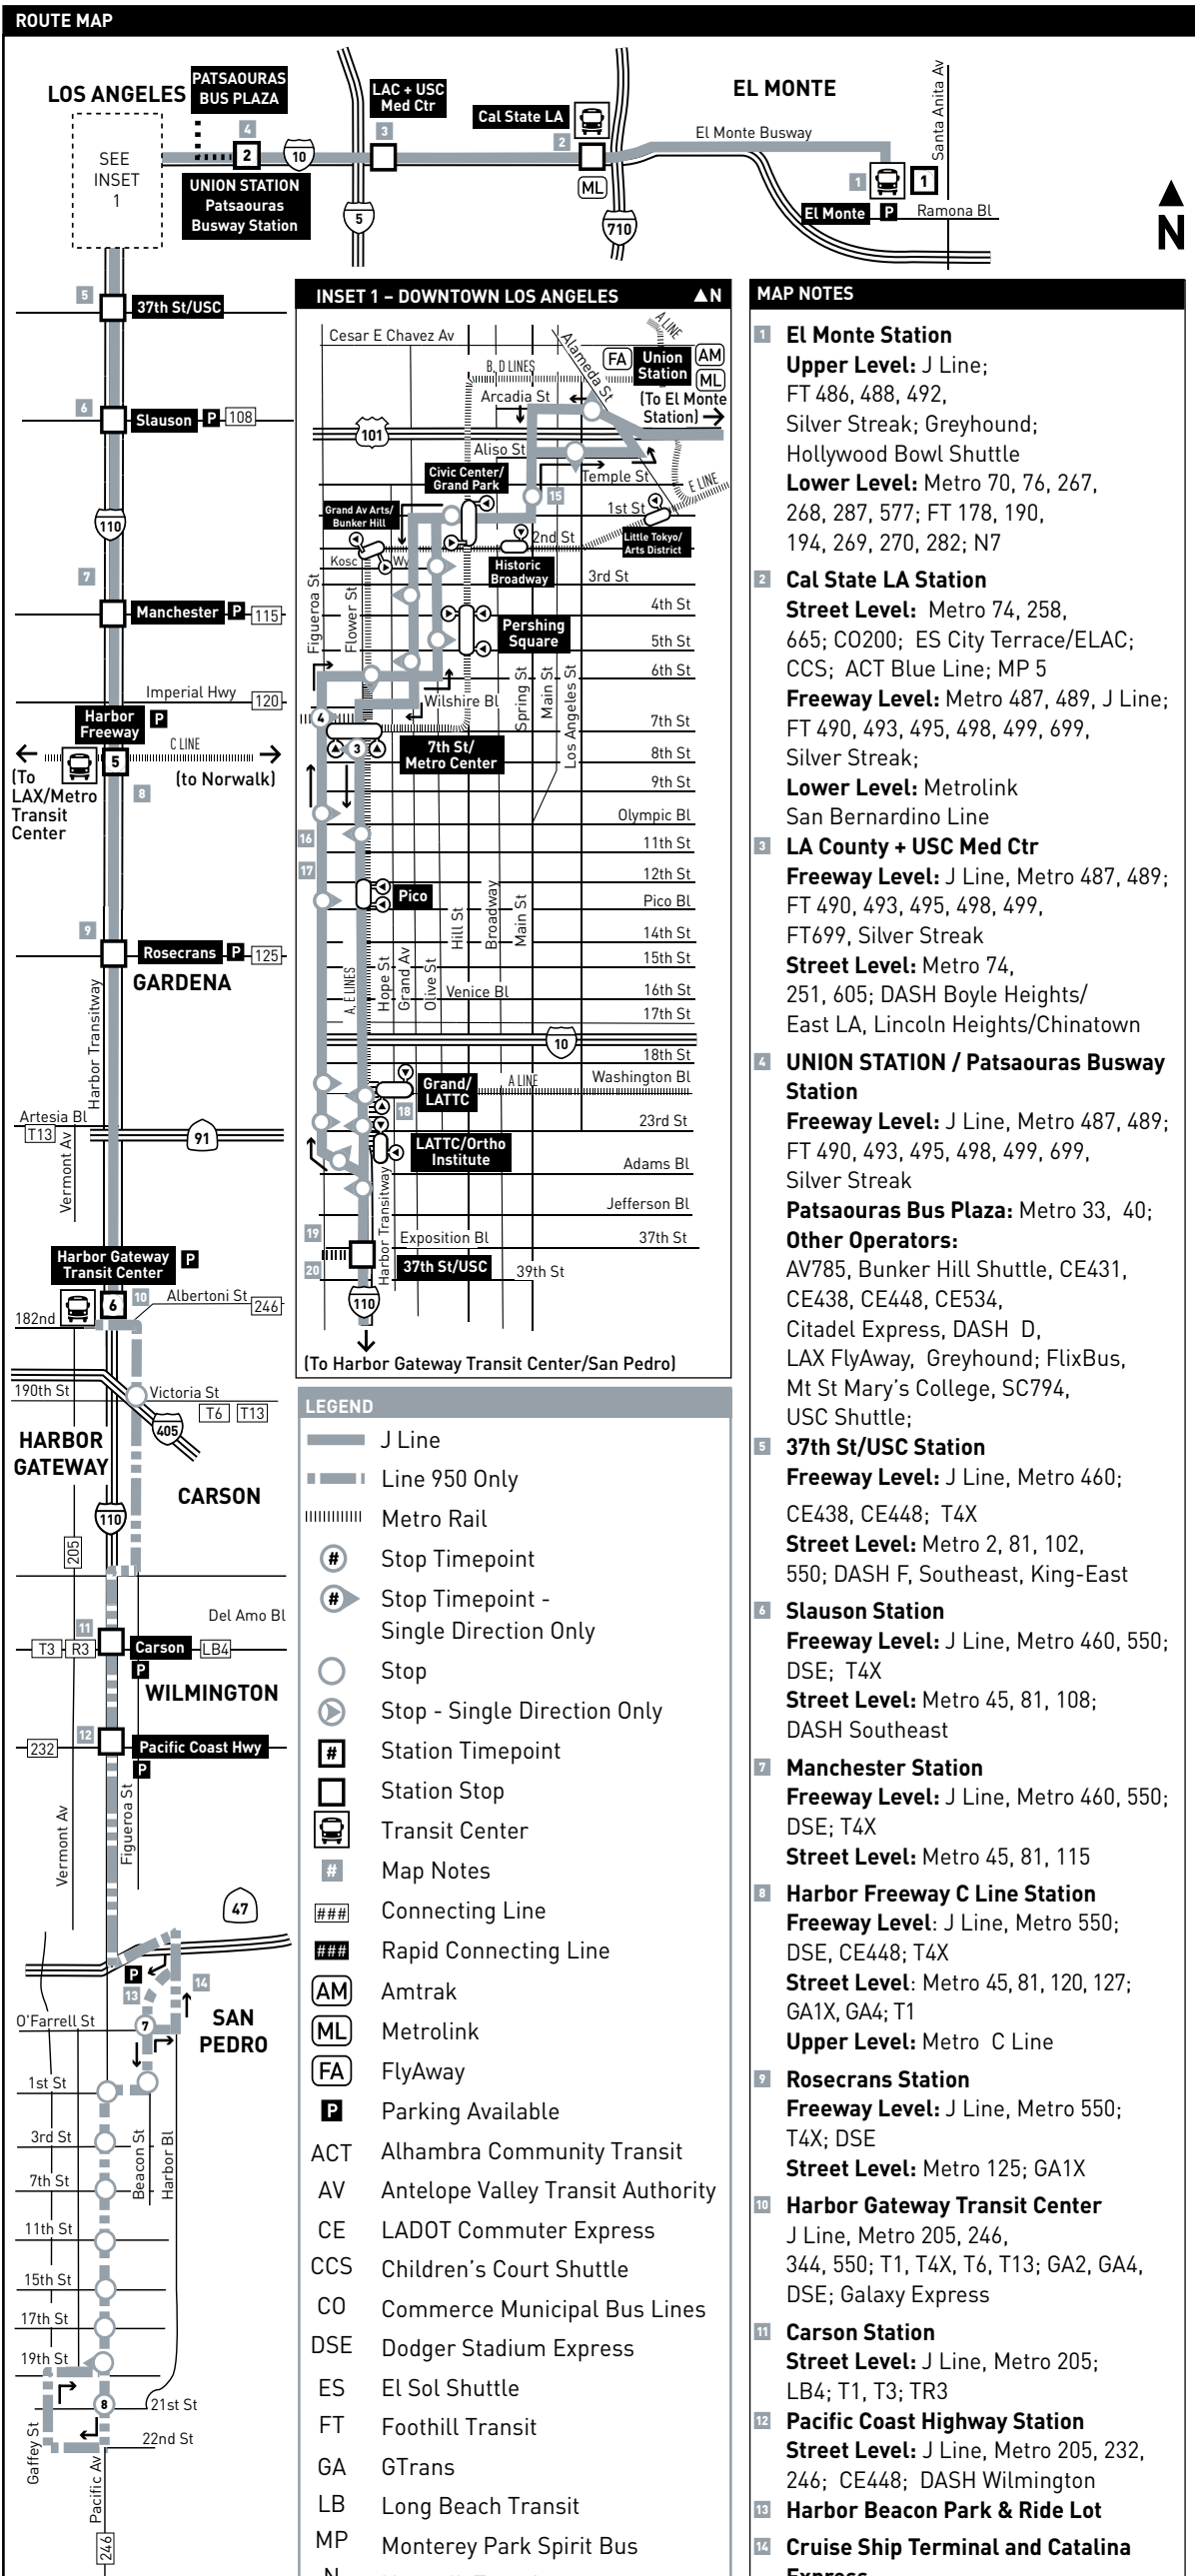

ROUTE MAP

1. **MAP NOTES**
2. **1 El Monte Station**
     Upper Level: J Line; FT 486, 488, 492, Silver Streak; Greyhound; Hollywood Bowl Shuttle
     Lower Level: Metro 70, 76, 267, 268, 287, 577; FT 178, 190, 194, 269, 270, 282; N7
   - **2 Cal State LA Station**
     Street Level: Metro 74, 258, 665; CO200; ES City Terrace/ELAC; CCS; ACT Blue Line; MP 5
     Freeway Level: Metro 487, 489, J Line; FT 490, 493, 495, 498, 499, 699, Silver Streak;
     Lower Level: Metrolink San Bernardino Line
   - **3 LA County + USC Med Ctr**
     Freeway Level: J Line, Metro 487, 489; FT 490, 493, 495, 498, 499, Silver Streak
     Street Level: Metro 74, 251, 605; DASH Boyle Heights/East LA, Lincoln Heights/Chinatown
   - **4 UNION STATION / Patsaouras Busway Station**
     Freeway Level: J Line, Metro 487, 489; FT 490, 493, 495, 498, 499, 699, Silver Streak
     Patsaouras Bus Plaza: Metro 33, 40; Other Operators: AV785, Bunker Hill Shuttle, CE431, CE438, CE448, CE534, Citadel Express, DASH D, LAX FlyAway, Greyhound; FlixBus, Mt St Mary's College, SC794, USC Shuttle;
   - **5 37th St/USC Station**
     Freeway Level: J Line, Metro 460; CE438, CE448; T4X
     Street Level: Metro 2, 81, 102, 550; DASH F, Southeast, King-East
   - **6 Slauson Station**
     Freeway Level: J Line, Metro 460, 550; DSE; T4X
     Street Level: Metro 45, 81, 108; DASH Southeast
   - **7 Manchester Station**
     Freeway Level: J Line, Metro 460, 550; DSE; T4X
     Street Level: Metro 45, 81, 115
   - **8 Harbor Freeway C Line Station**
     Freeway Level: J Line, Metro 550; DSE, CE448; T4X
     Street Level: Metro 45, 81, 120, 127; GA1X, GA4; T1
     Upper Level: Metro C Line
   - **9 Rosecrans Station**
     Freeway Level: J Line, Metro 550; T4X; DSE